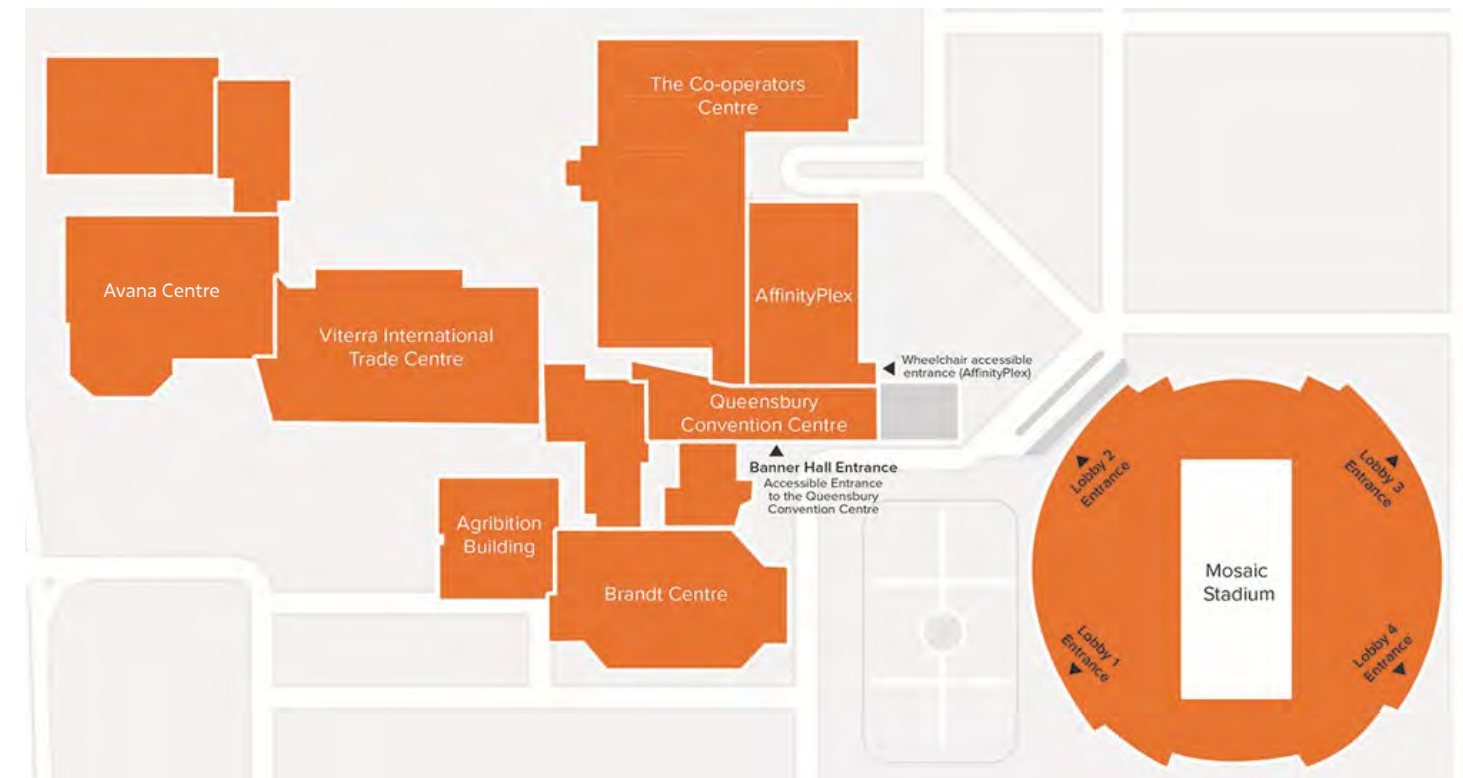

D - Downtown | SA - South/Airport | E - East | N - North

EVENT FACILITIES

REAL DISTRICT

The REAL District in Regina, Saskatchewan, is a premier sports and entertainment complex that offers an impressive array of facilities, making it an ideal venue for hosting a variety of sporting events.

The largest interconnected event complex in Canada

AFFINITYPLEX

The 90,000 sq. ft. AffinityPlex is Regina's premier multi-purpose facility that's home to more than 300 events and 1.3M visitors each year. It provides flexible space for trade shows, conventions and recreational programs of all shapes and sizes. This multi-purpose building has 35 ft. high ceilings, interchangeable artificial turf, and 16 dressing rooms. It has a capacity for 7,000 people and bleacher seating for 1,500 spectators.