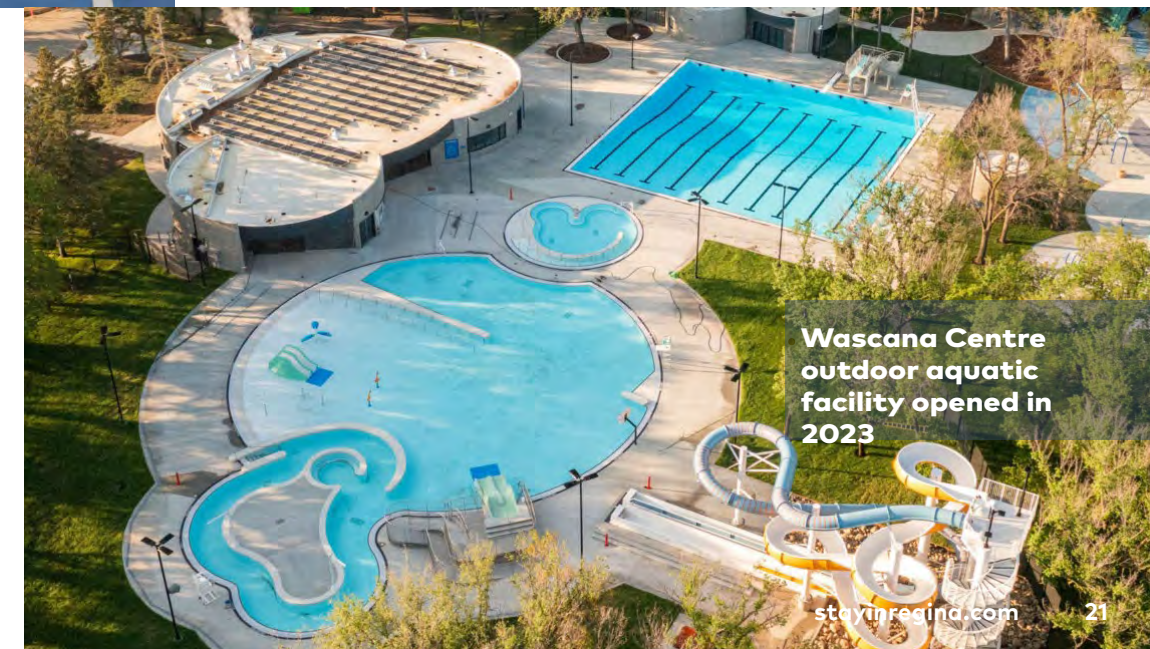

Regina has three major recreation centres which include three indoor pools as well as strength training areas, an indoor track, tennis courts and badminton courts. Regina also operates five outdoor pools, eight arenas, 15 spray pads, and hundreds of outdoor skating rinks, baseball diamonds, athletic fields, basketball courts, tennis courts, golf courses and more!

FIELDHOUSE AND LAWSON AQUATIC CENTRE

The multi-use Sportplex is perfect for hosting a range of events and houses the Fieldhouse, Lawson Aquatic Centre, Tracks Café and Sportco Sporting Goods. The Fieldhouse features a 200m impact absorbing oval track with six lanes, strength and conditioning area (wheelchair accessible), cycling area, basketball court, indoor tennis courts, badminton courts and 2 classrooms. Adjacent to the Fieldhouse is the Lawson Aquatic Centre, which includes a 65m pool with eight lanes, 1 and 3m diving boards, diving tower (5m, 7.5m & 10m), whirlpool (adult only), toddler pool, strength & conditioning area, men's and women's dry sauna, and a chair lift. The Lawson has hosted many national and international competitions for diving, speed and synchronized swimming, and water polo.

OVAL TRACK 200m, 6 Lanes

POOL 65m, 8 lanes

TENNIS COURTS 4

DIVING BOARDS 1m and 3m

BADMINTON COURTS 5

DIVING TOWER 5m, 7.5m & 10m

BASKETBALL COURT 1

A new \$128 million aquatic facility is set to open in 2028

SEATING 1,000

GRASS PITCHES 4

TEAM ROOMS 4

GOLF COURSES

Regina and its surrounding area boast top-tier golf courses, including Deer Valley, The Royal Regina and Wascana Golf and Country Club, that are ideal for hosting prestigious tournaments.