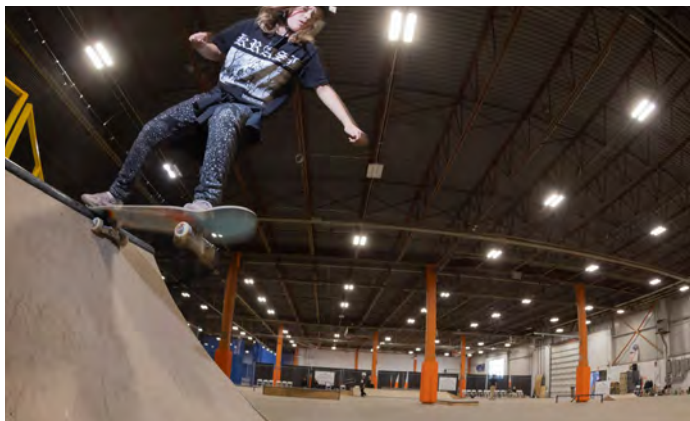

BRANDT CENTRE

The Brandt Centre is a 6,000 seat facility that has played host to the biggest musical names in show business, doubling as a concert hall, and a venue for championship curling, figure skating, basketball, rodeos, and other sporting and agricultural showcases. The Brandt Centre is home to the WHL Regina Pats and has played host to several events, including Skate Canada International, MasterCard Memorial Cup, Tim Hortons Brier, Canadian Western Agribition and numerous concerts.

SPACE Full NHL regulation sized rink

PLAYING SURFACE NHL Regulation ice surface

LUXURY SUITES 21 total

MEDIA FACILITIES Press box with up to 3 broadcast locations and seating for 24 working media

FOOD/BEVERAGE Full-service concessions