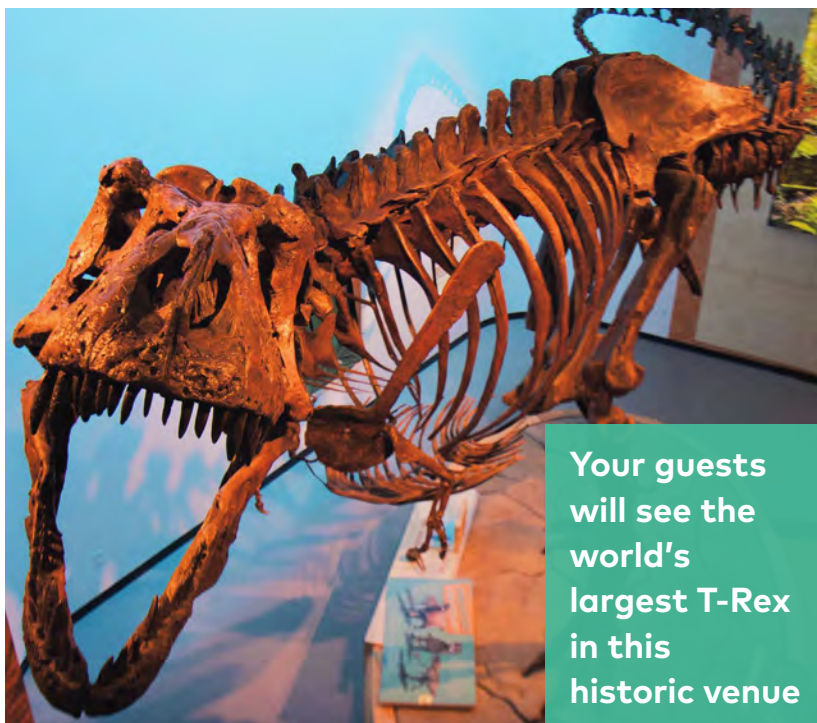

The Centre is on the path to becoming Canada's newest national museum.

BALLER'S REC ROOM

Boasting an expansive 10,000 square feet, Baller's Rec Room redefines the essence of amusement. Baller's offers a vast selection of draft beers, ranging from domestic classics to premium picks and locally crafted choices and a full menu to satisfy all cravings. Classic arcade games, pool, foosball, batting cages, and more, ensure that every guest discovers their perfect blend of excitement.

MACKENZIE ART GALLERY

The MacKenzie Art Gallery offers athletes and spectators a unique opportunity to experience culture and art away from the sport venue.

As the largest public art gallery in Saskatchewan, it features an impressive collection of contemporary and historical art, providing a serene and enriching environment.

Your guests will see the world's largest T-Rex in this historic venue

ROYAL SASKATCHEWAN MUSEUM

The Royal Saskatchewan Museum (RSM) is a Canadian natural history museum. Founded in 1906, it is the first museum in Saskatchewan, and the first provincial museum in the three Prairie Provinces.